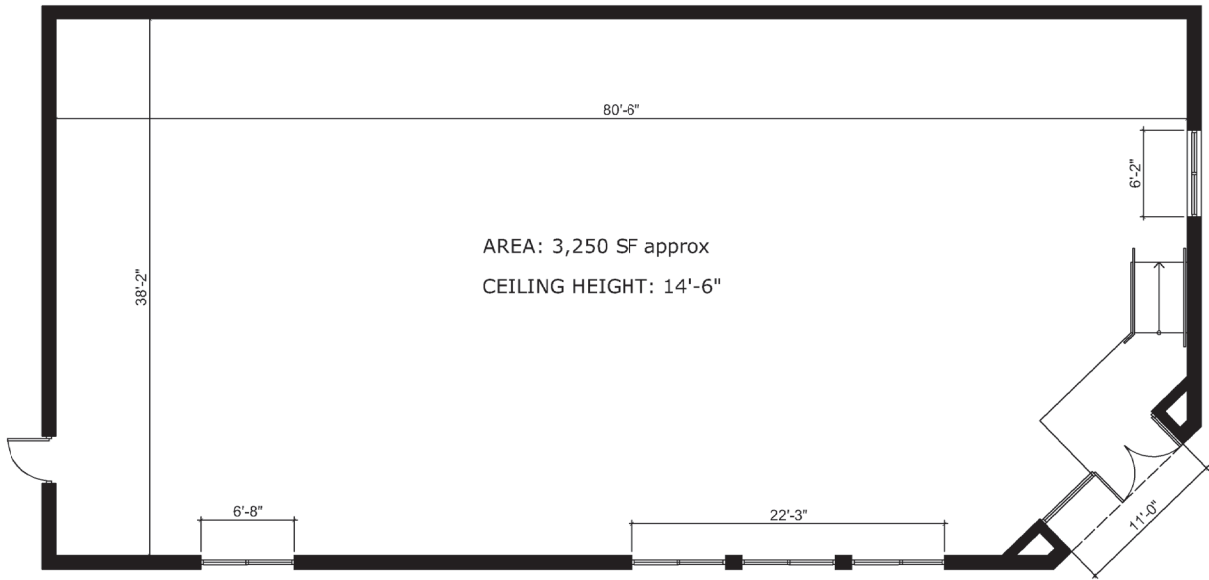

**2450 NW 2nd Ave Floor Plan - 3,250 SF**

2450 NW 2ND AVE

EAST ELEVATION  
2450 NW 2ND AVENUE